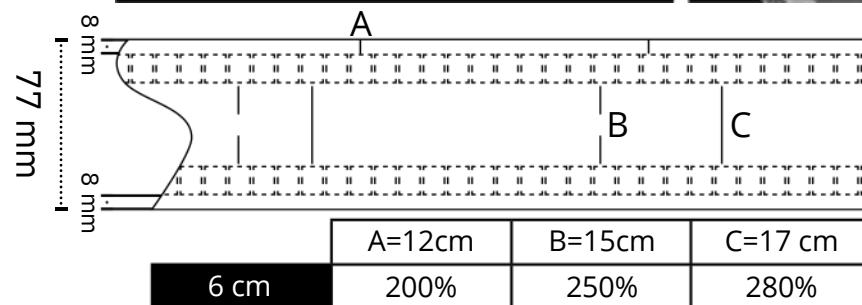

White

40009

40012

White

40015

White

Fullness	Distance Between Pleats	Repeated
200/250/280 %	6cm	12/15/17cm

40013

White / Black / Grey

40016

White / Black / Grey

40008

Fullness	Distance Between Pleats	Repeated
200/250/280 %	6cm	12/15/17cm

40018

40019

40017

25mm / 10,8cm

70028

70029

1500 mm

Thank  
you!

*Sapphire*  
Collections

[www.vanessacurtain.com](http://www.vanessacurtain.com)