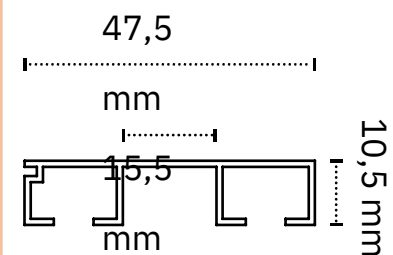

30017

Colour White