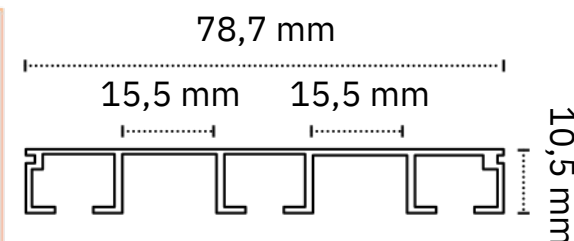

30018

Colour White