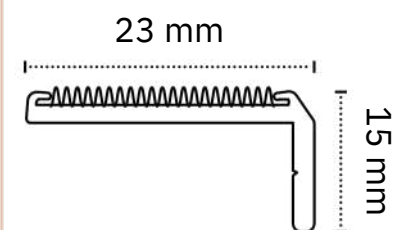

30016

Colour White

30019

Colour White

30017

Colour White

30020

Colour White

30018

Colour White

30021

Colour White

20029