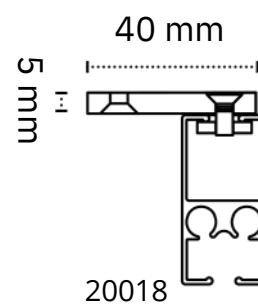

Technical Details